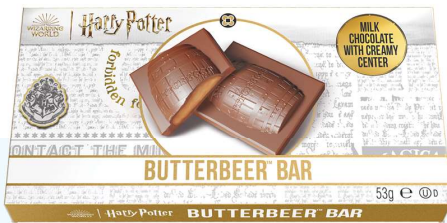

# Jelly Belly

**Harry Potter Butterbeer Chewy Candy** 59g  
IBT-01414

**Harry Potter Butterbeer Chewy Candy in Barrel** 42g  
IBT-01416

**Harry Potter Butterbeer Chewy Candy in Glass Mug** 225g  
IBT-01415