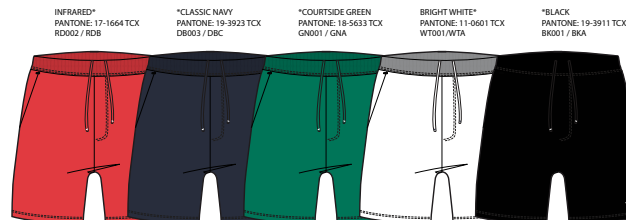

INFRARED
PANTONE: 17-1664 TCX
RD002 / RDB

*CLASSIC NAVY
PANTONE: 19-3923 TCX
DB003 / DBC

*BLACK
PANTONE: 19-3911 TCX
BK001 / BKA

STYLE NAME: M TEAM SHORT 7
STYLE NUMBER: WM00287411
FABRIC: W21Q3W00049S HEAVY WEIGHT REC POLY
PRICE: 45€
SPORT: TENNIS
STATUS: PULLTHRU