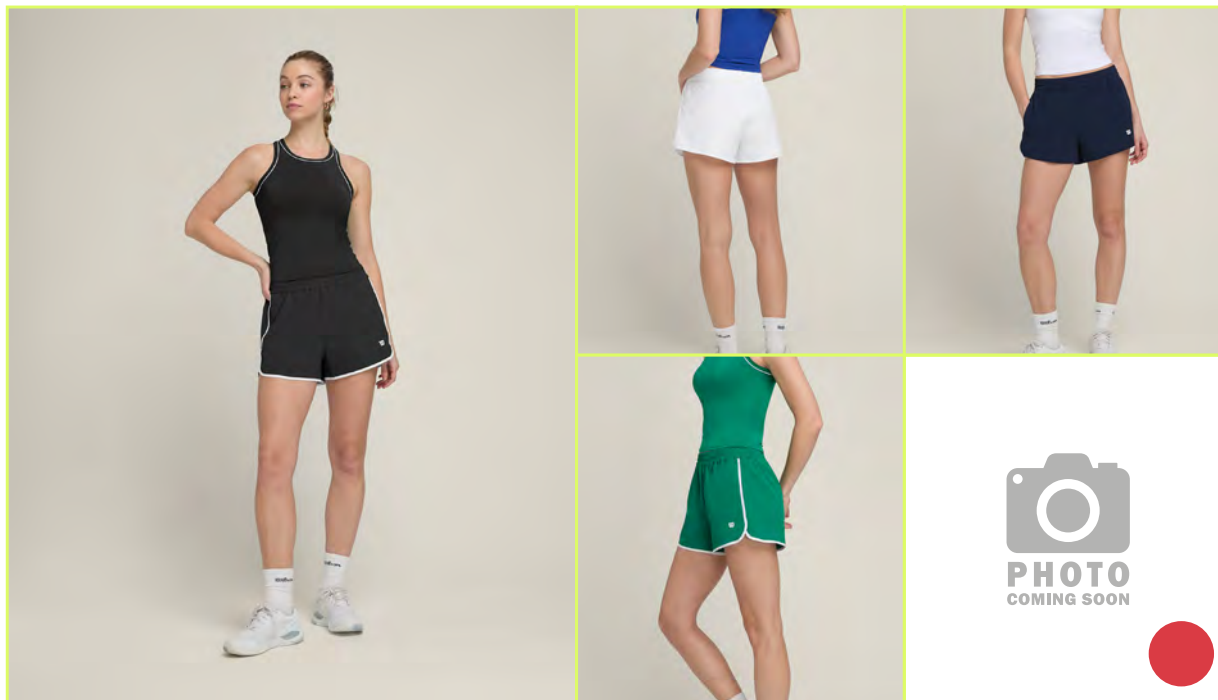

# WOMEN'S TEAM

	STYLE NUMBER	COLOR	SIZE	SRP
<b>W TEAM SHORT</b>	WW00291411BKA+	BLACK	XS - XL	45,00 €
	WW00291411WTA+	BRIGHT WHITE		
	WW00291411DBC+	CLASSIC NAVY		
	WW00291411GNA+	COURTSIDE GREEN		
	WW00291411RDB+	INFRARED		