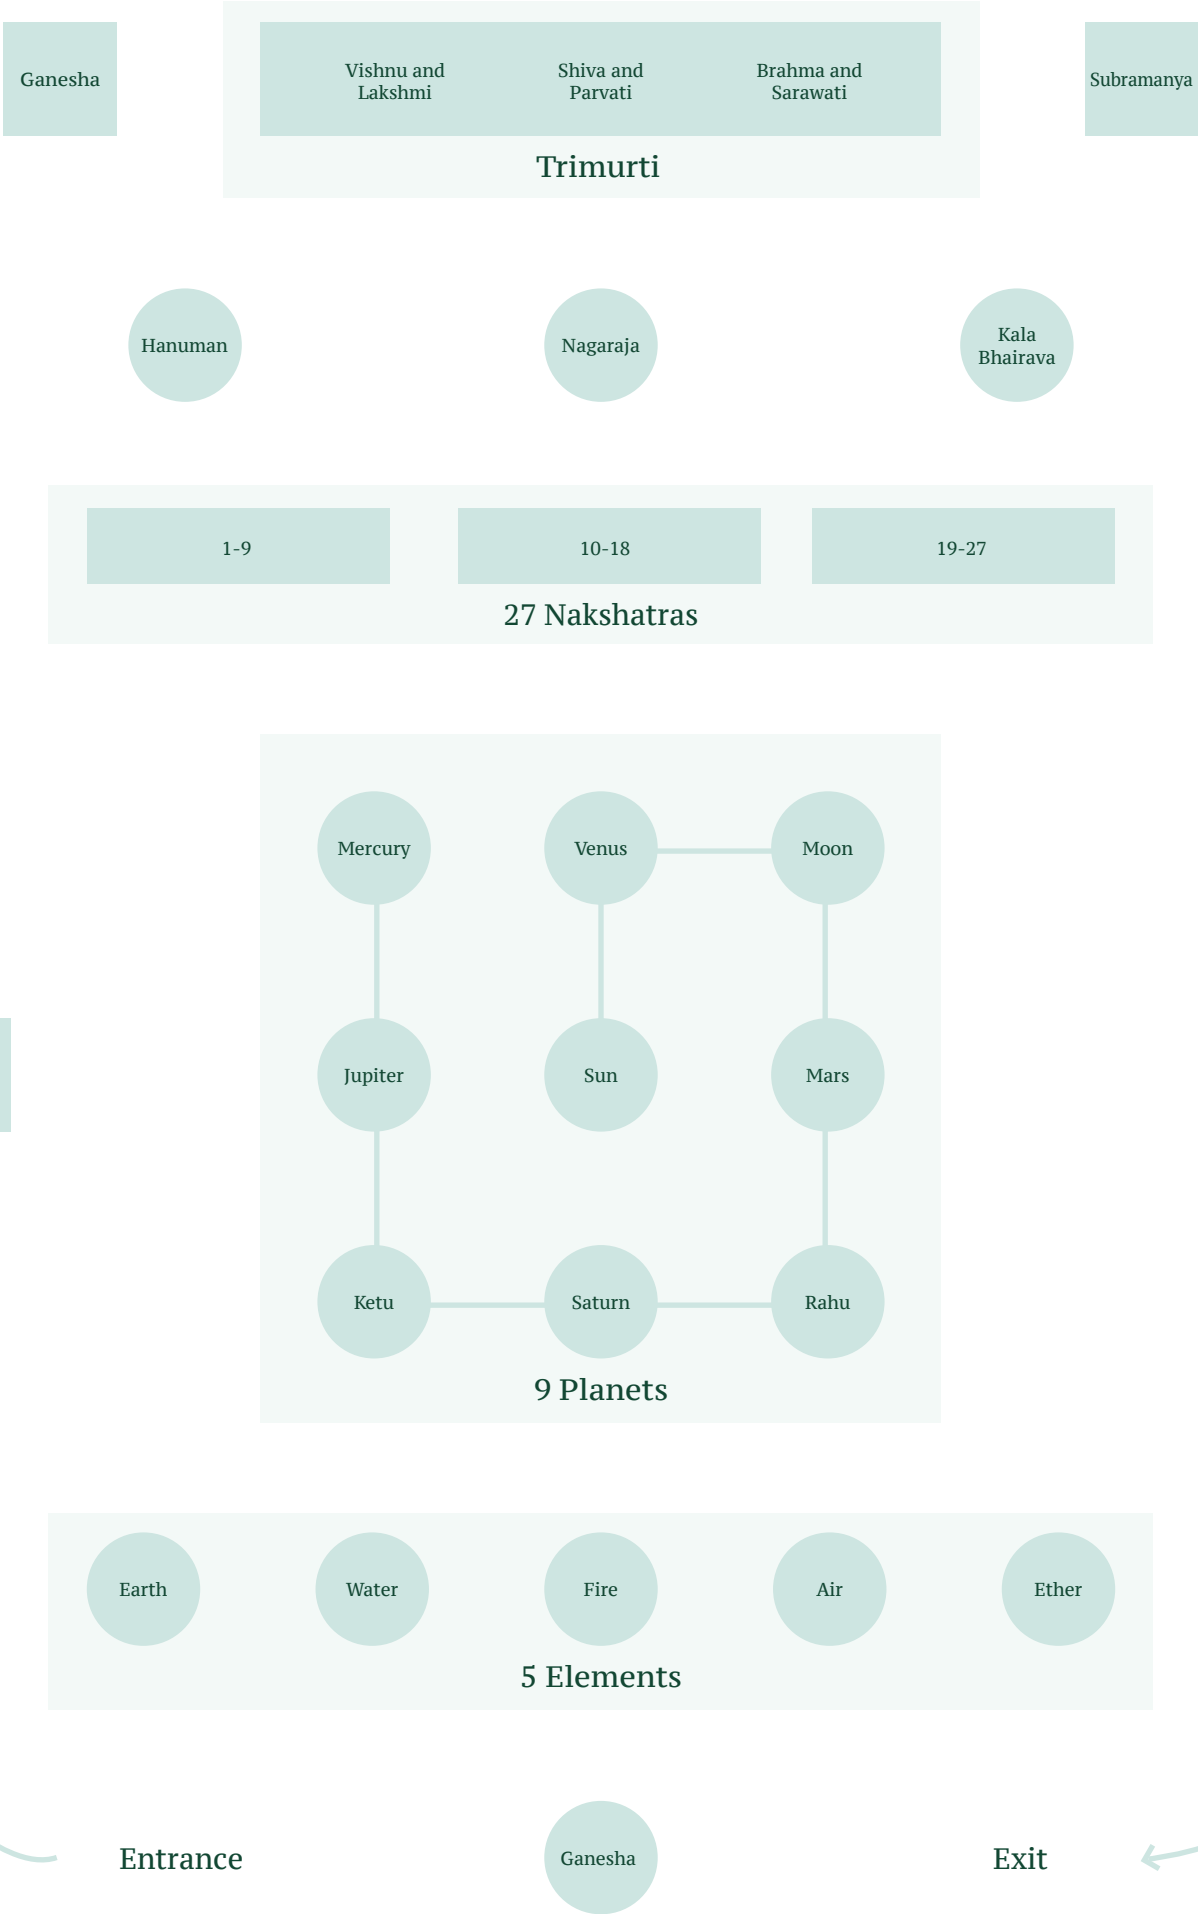

Structure of the Atma Mandir

Bala Tripura-sundari

Entrance

Ganesha

Exit