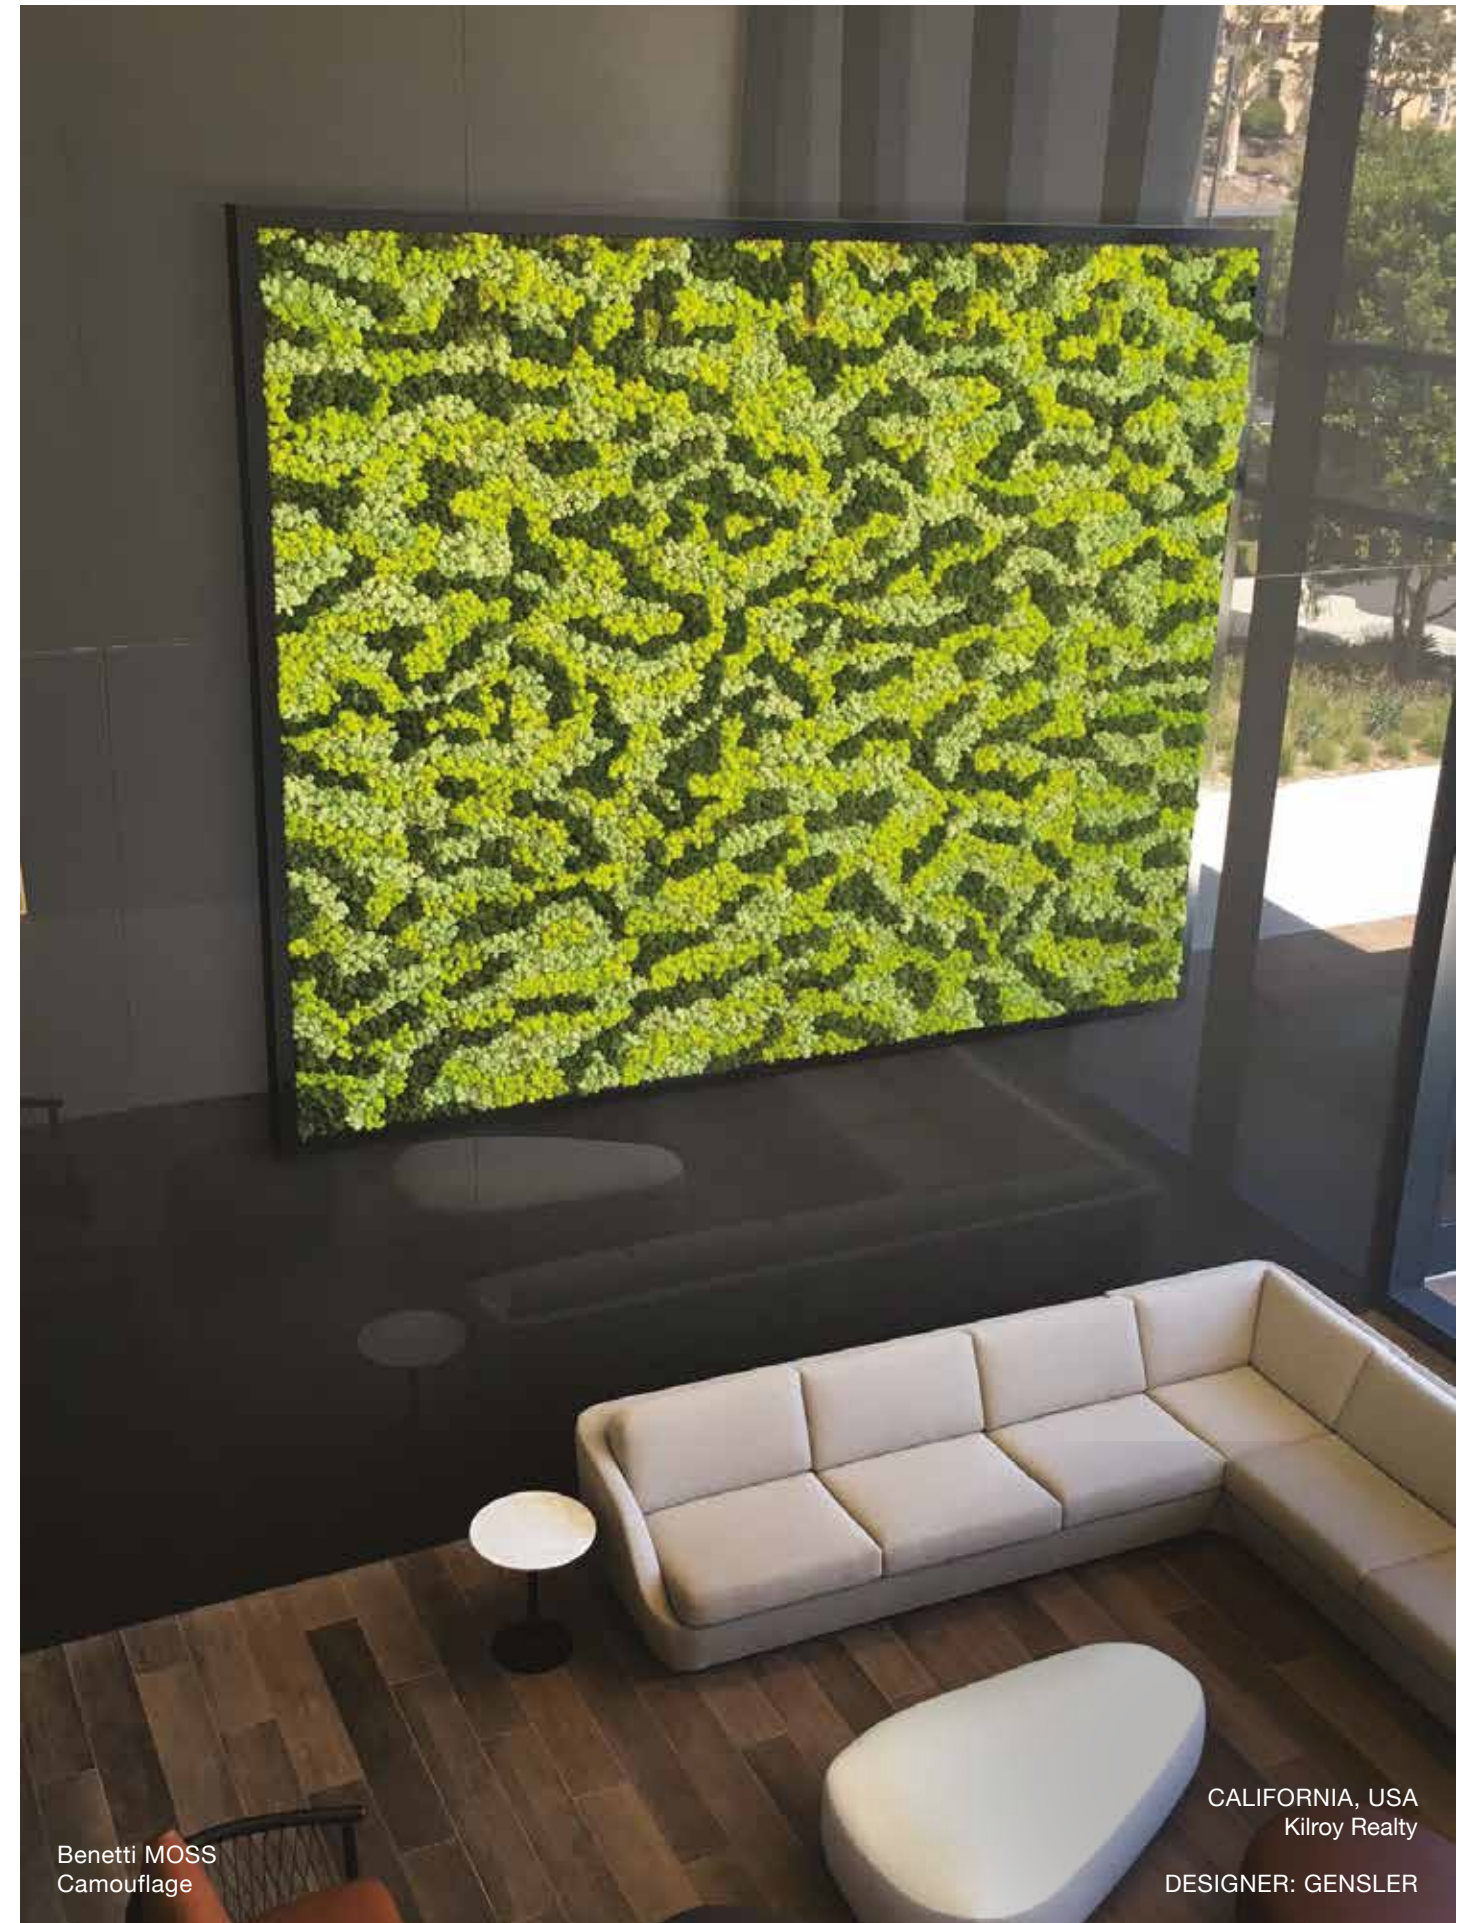

Benetti MOSS
Camouflage

CALIFORNIA, USA
Kilroy Realty

DESIGNER: GENSLER