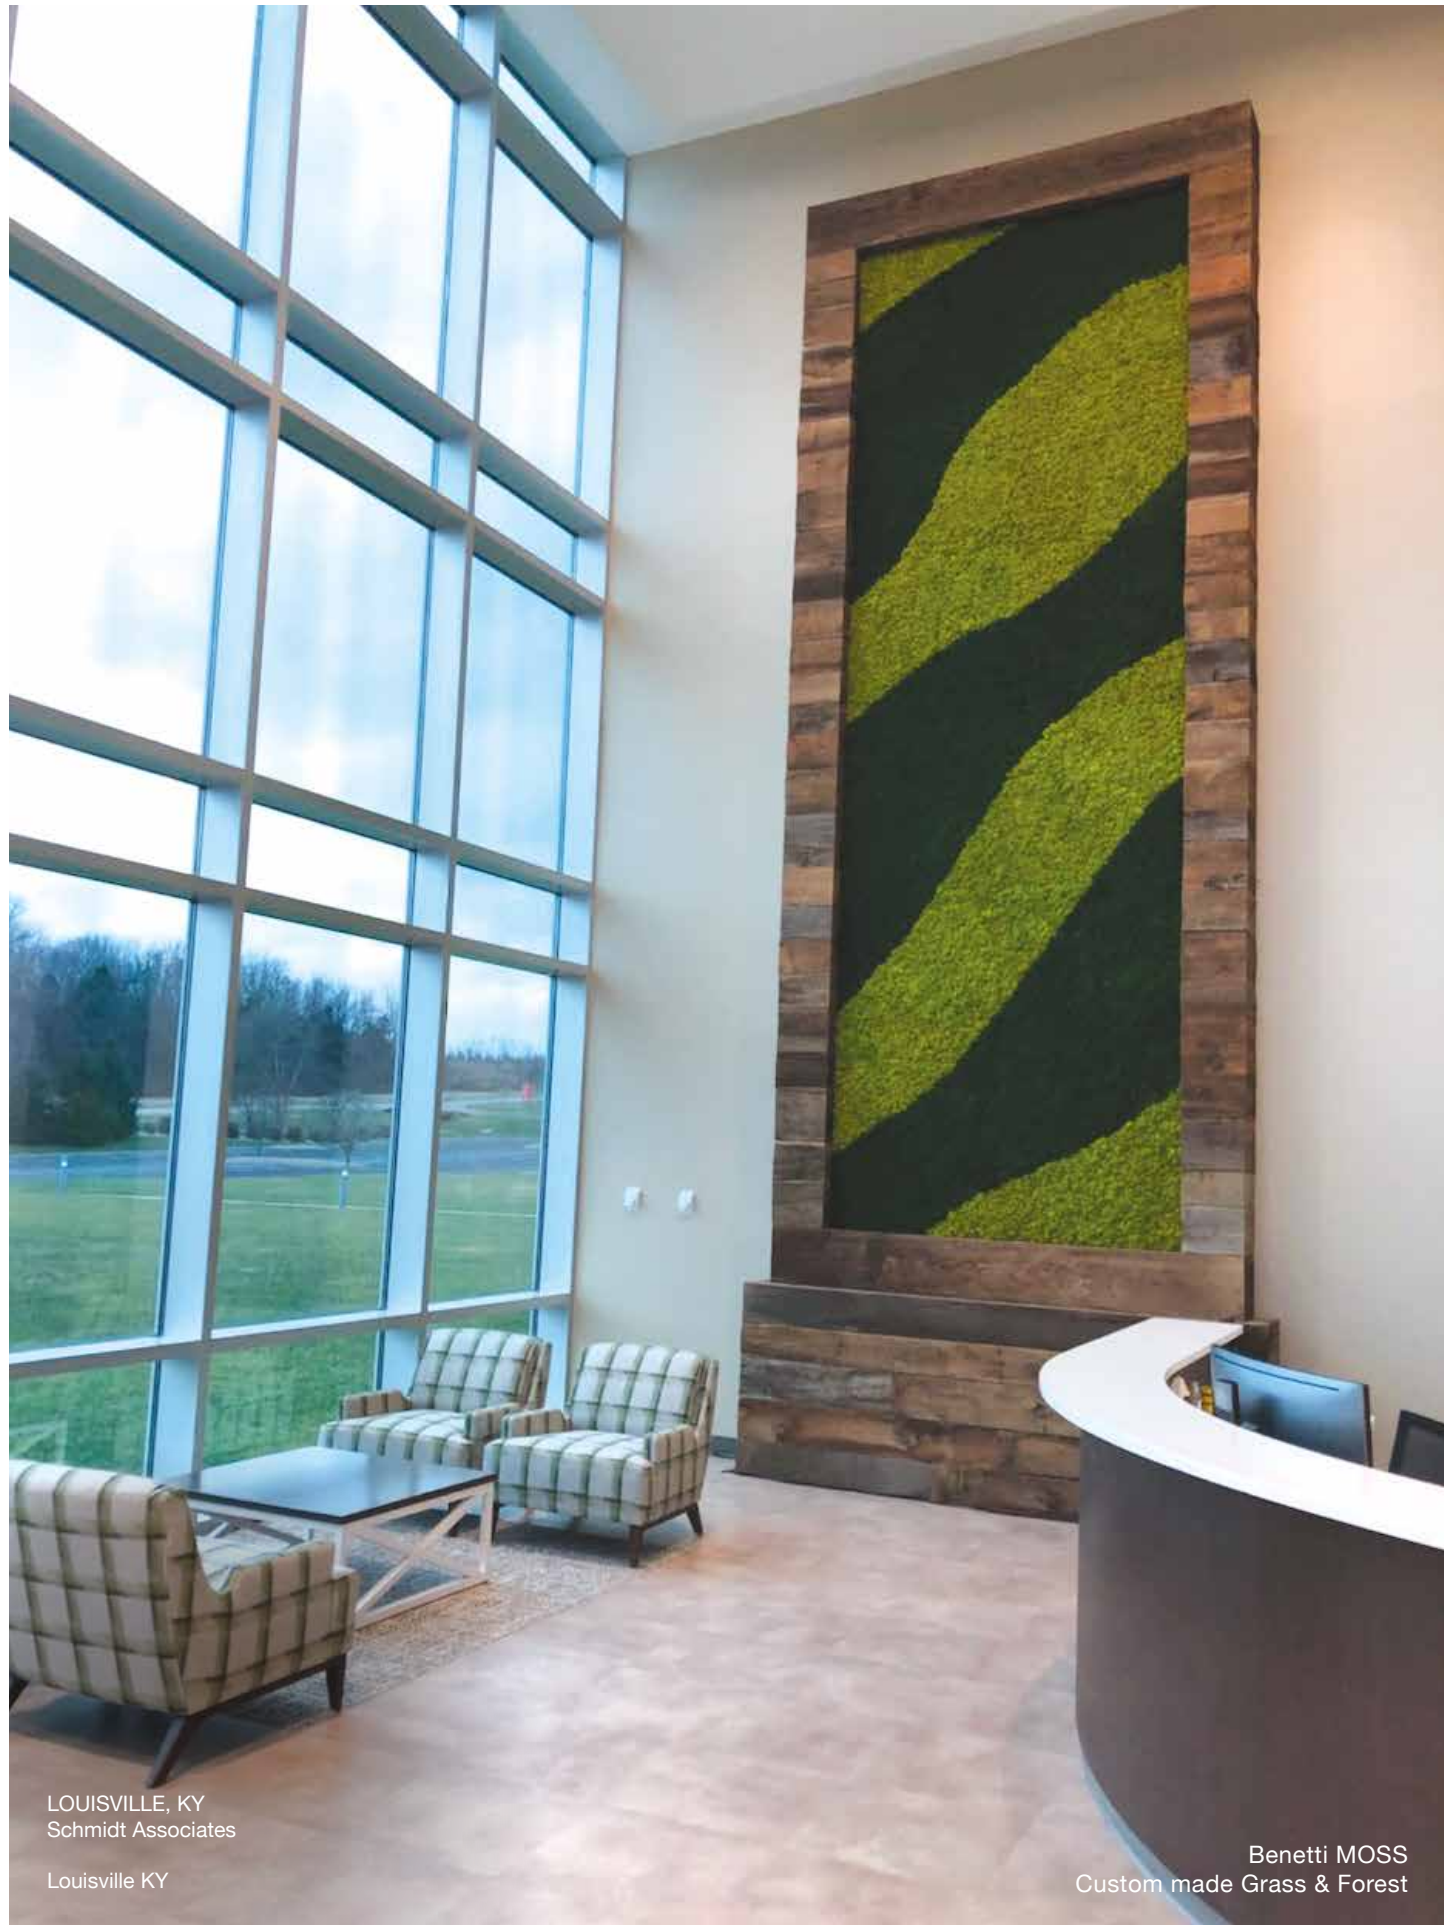

MEINE, GERMANY
Biologisch: Edeka Ankermann
PROJECT BY: MALER HEYSE

Benetti MOSS
Grass

LOUISVILLE, KY
Schmidt Associates
Louisville KY

Benetti MOSS
Custom made Grass & Forest