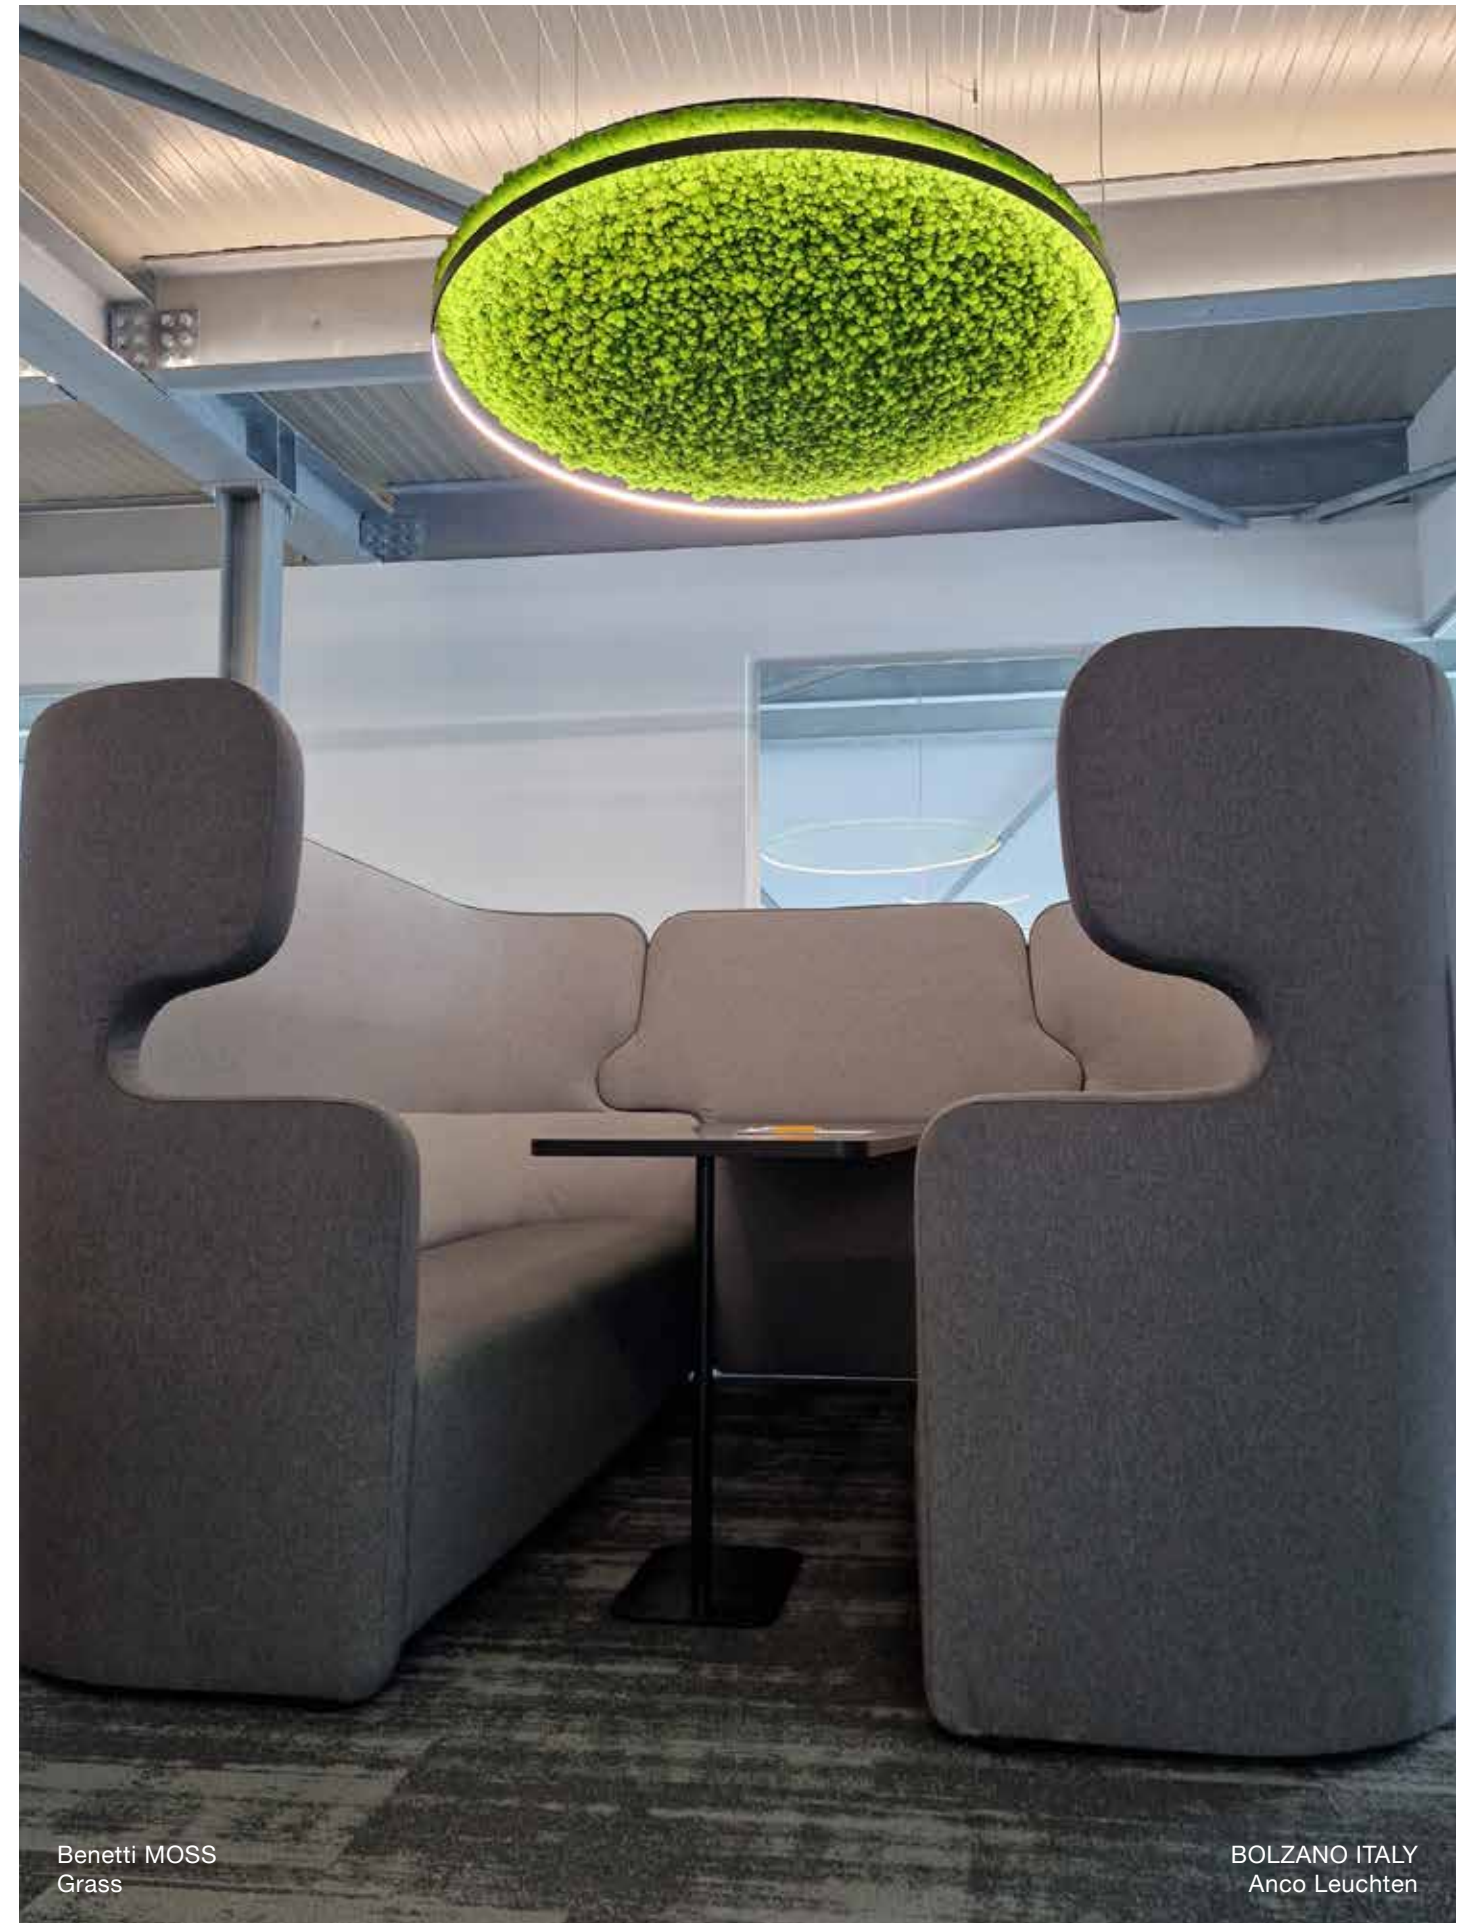

Benetti MOSS
Grass

BOLZANO ITALY
Anco Leuchten