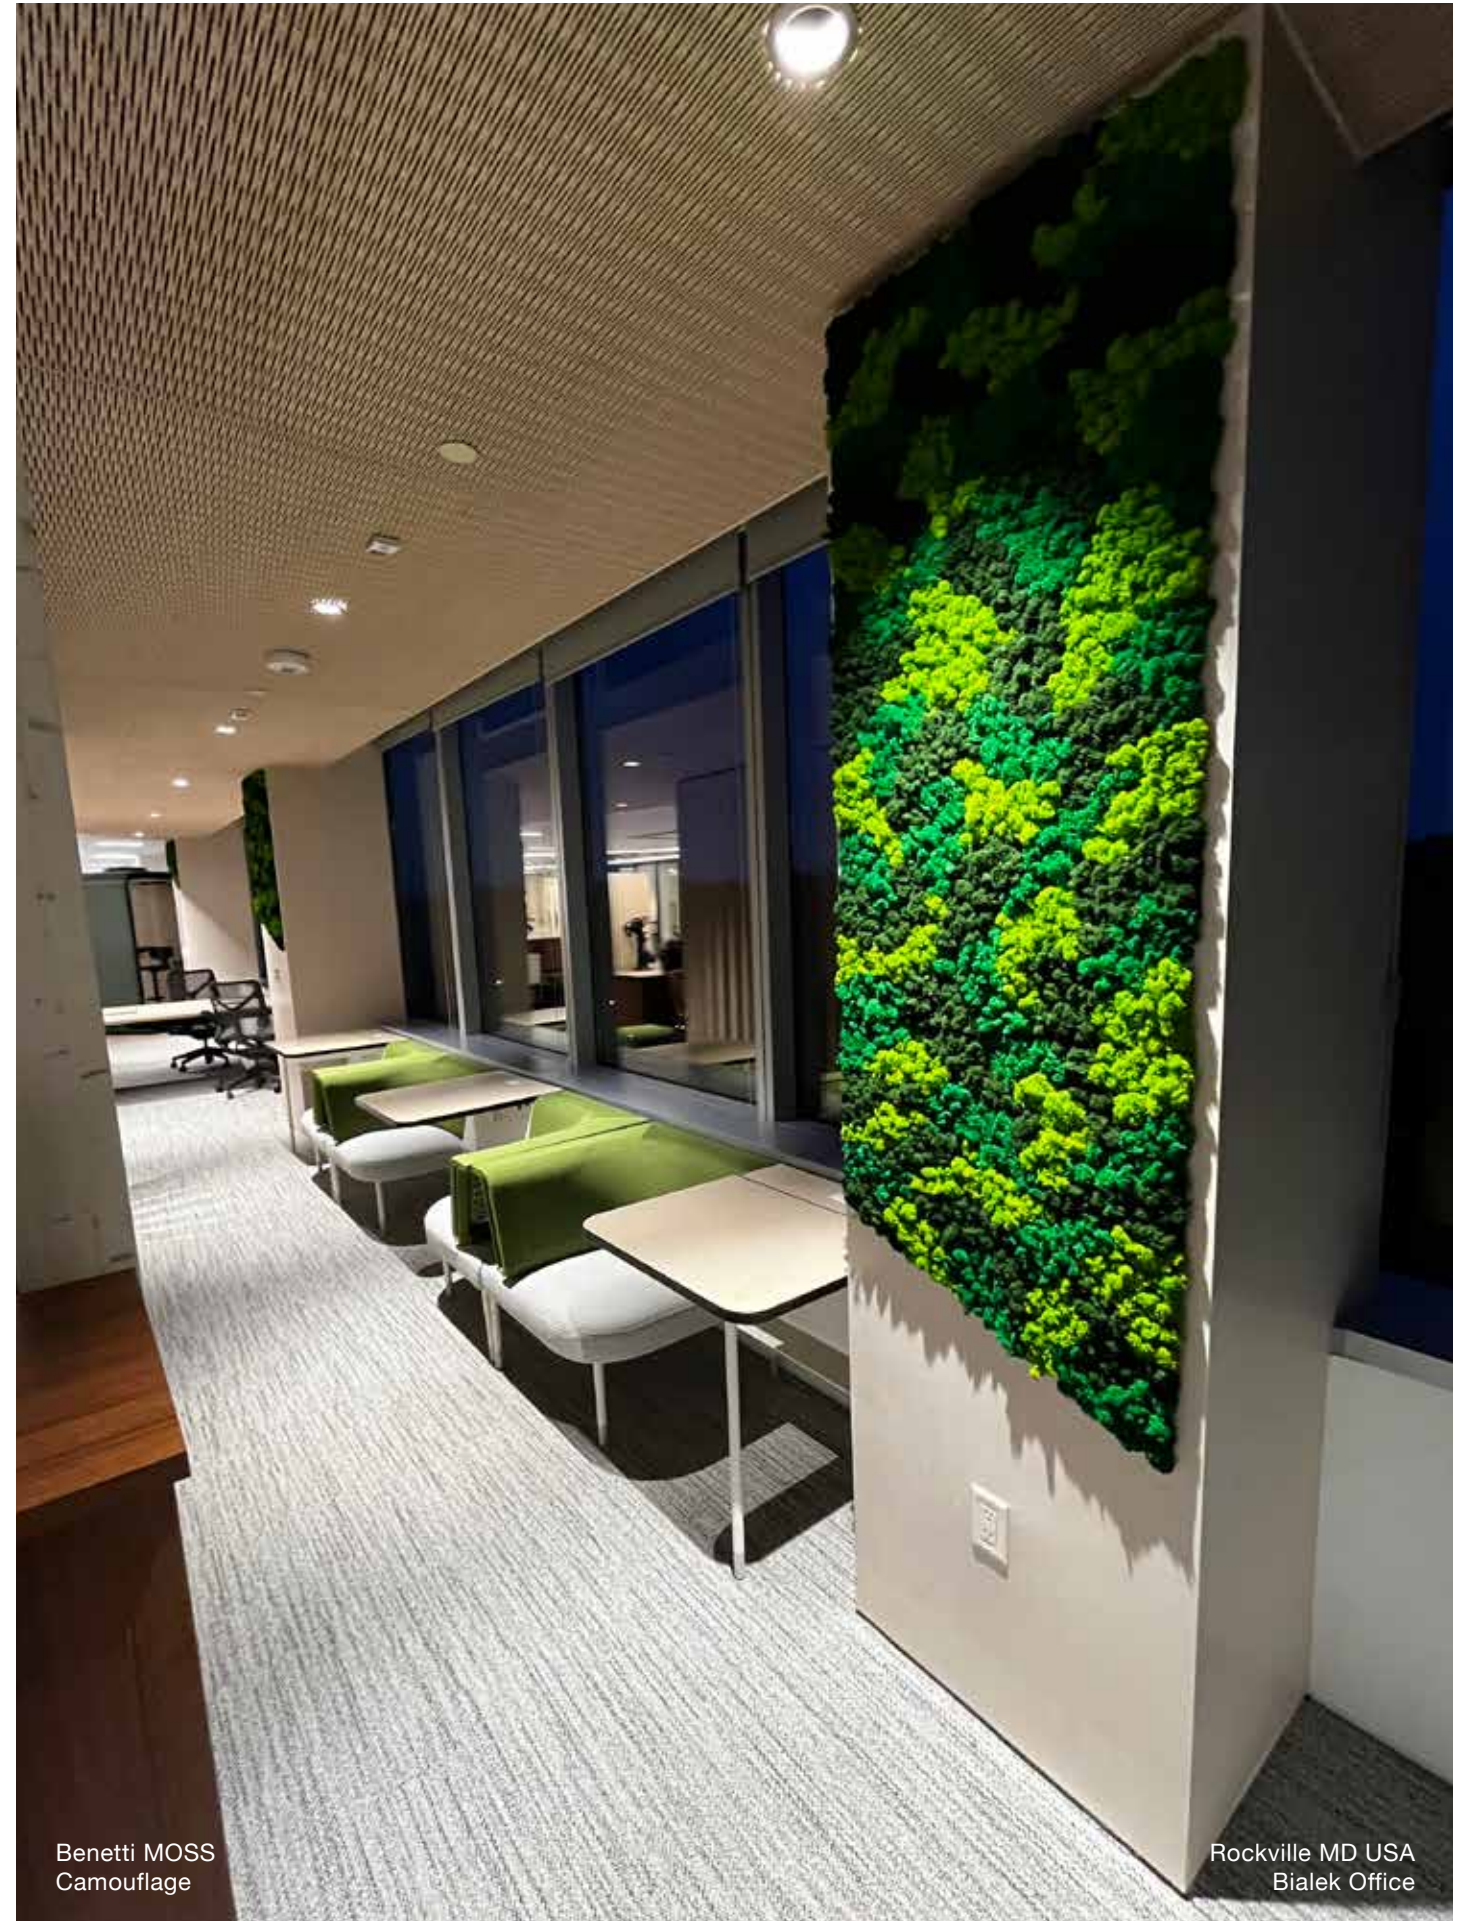

Benetti MOSS
Camouflage

Rockville MD USA
Bialek Office

3

3