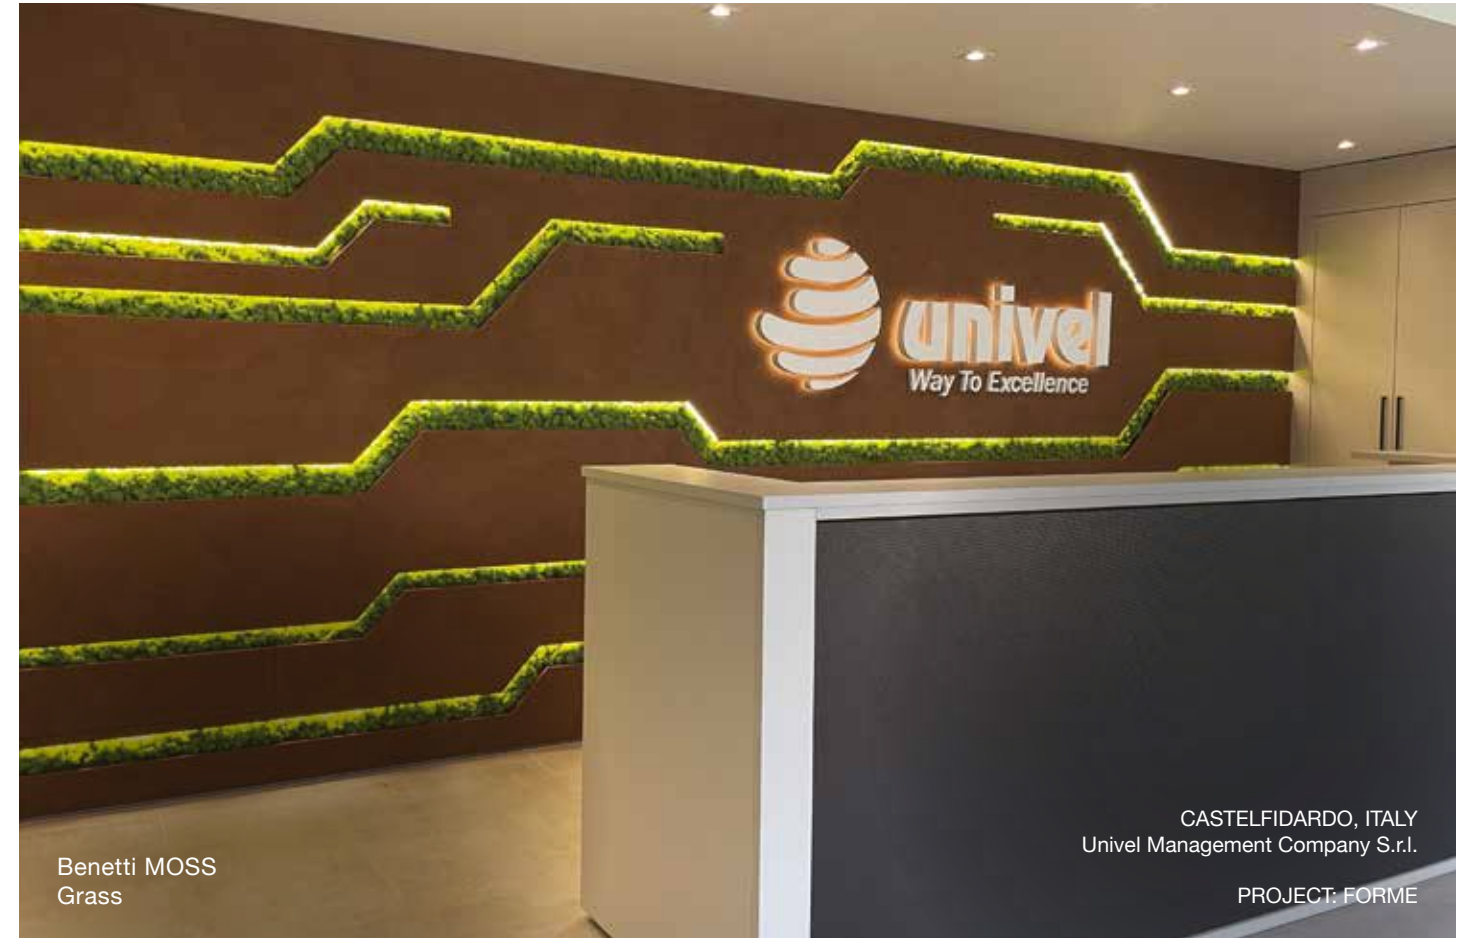

CALIFORNIA, USA  
Kilroy Realty

DESIGNER: GENSLER

APPIANO BZ ITALY  
A-NET

Benetti MOSS  
Grass

Benetti MOSS  
Grass

CASTELFIDARDO, ITALY  
Univel Management Company S.r.l.

PROJECT: FORME

PIACENZA, ITALY  
PROJECT BY: Rizzi Design Studio