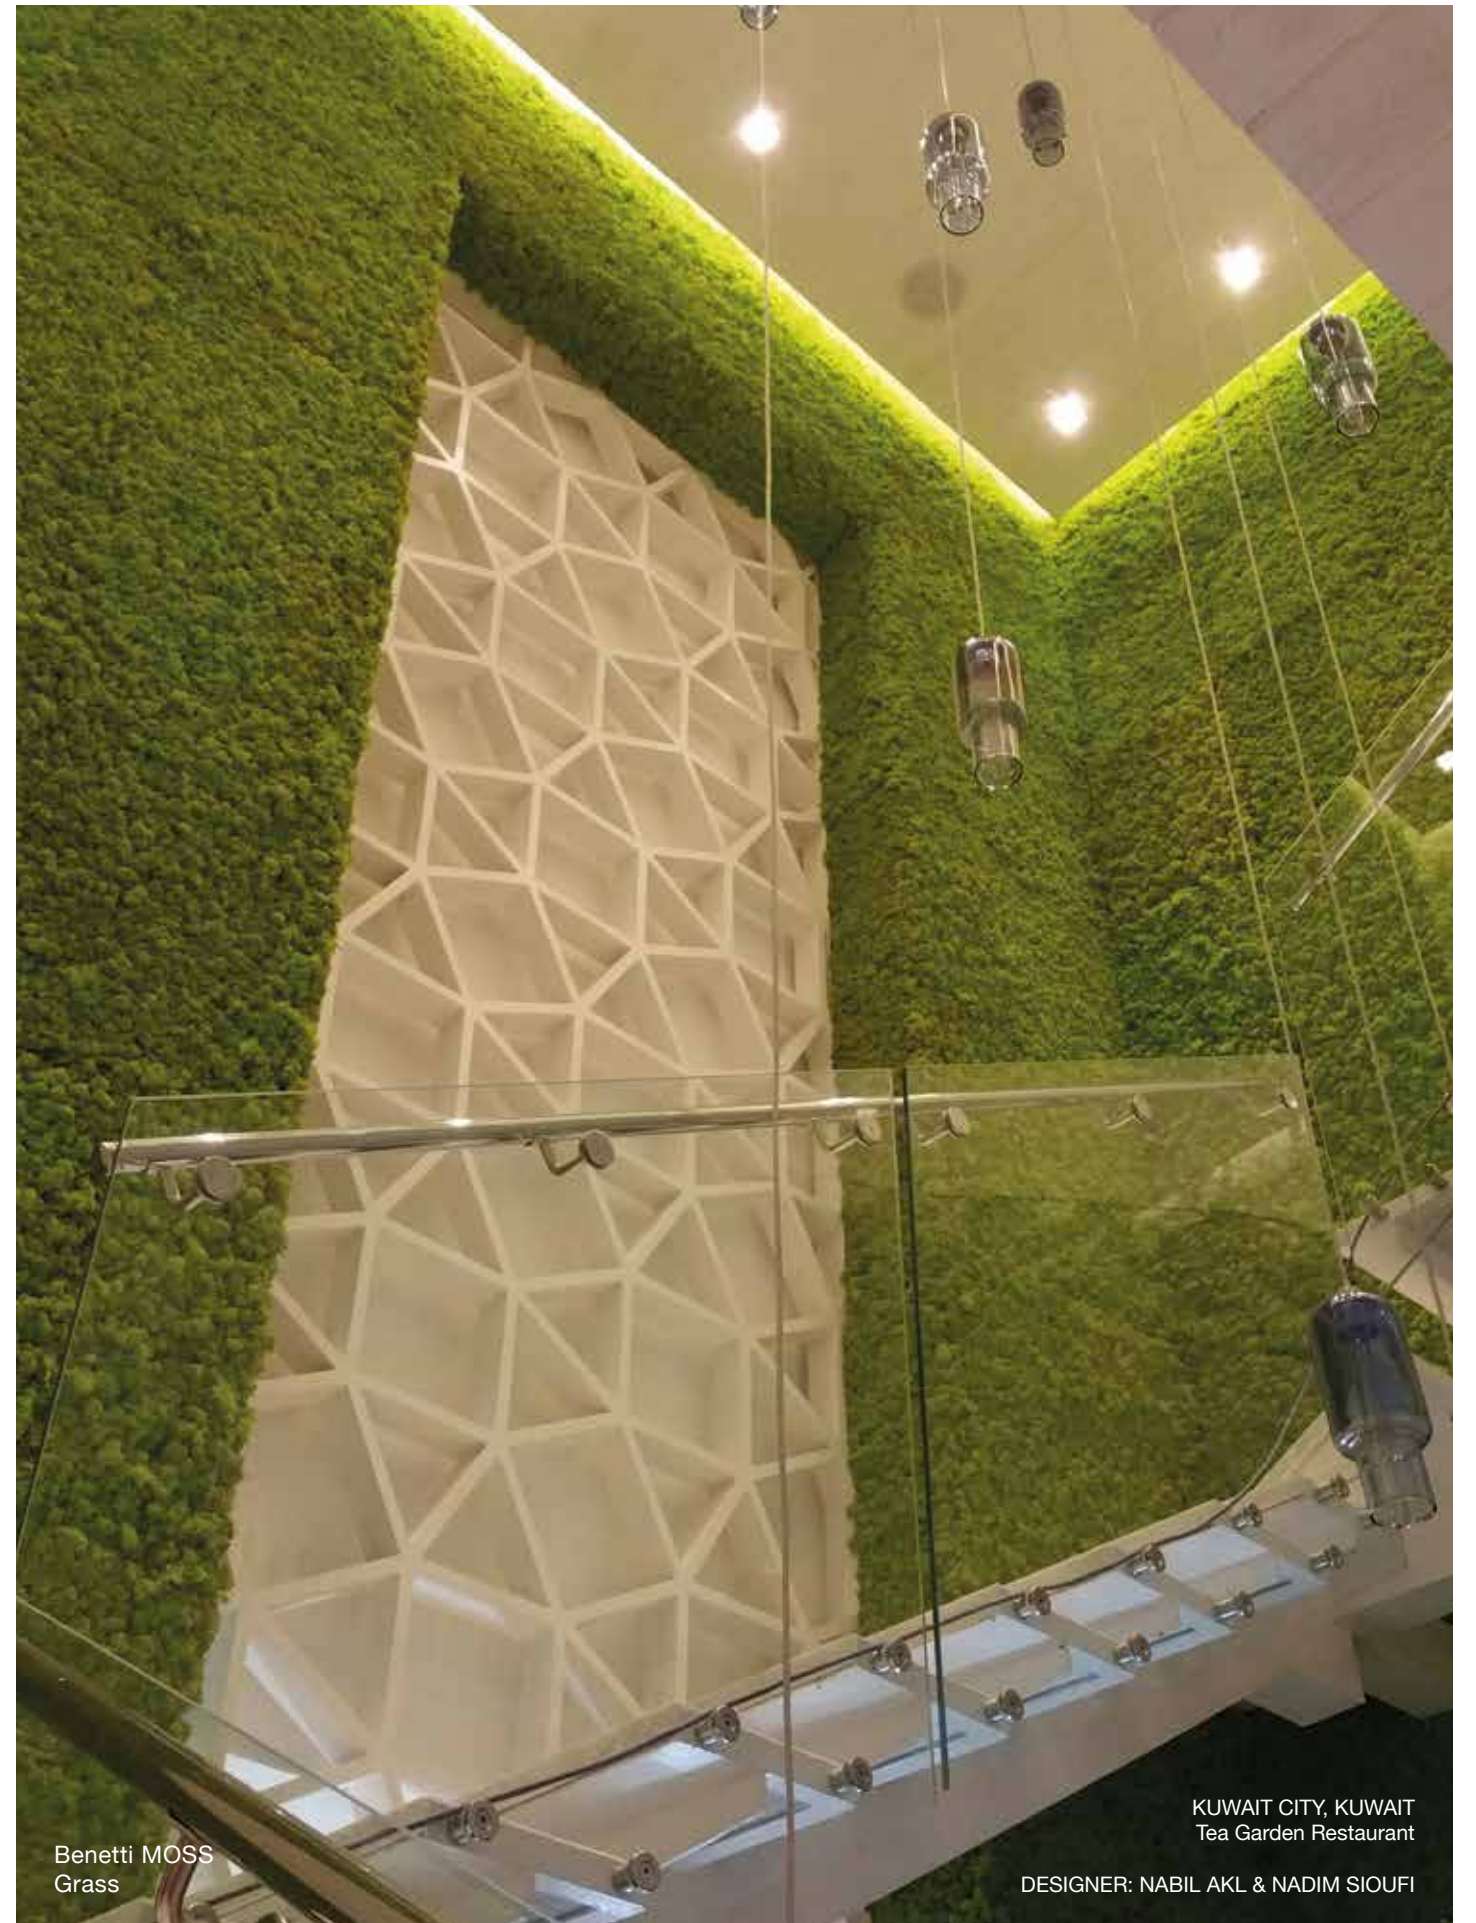

MILAN ITALY  
LOVE ISLAND Italian TV Show

Benetti MOSS  
Grass

KUWAIT CITY, KUWAIT  
Tea Garden Restaurant  
DESIGNER: NABIL AKL & NADIM SIOUFI

**ROQUETTE**  
*Offering the best of nature™*

PORTLAND OREGON, USA  
Field office