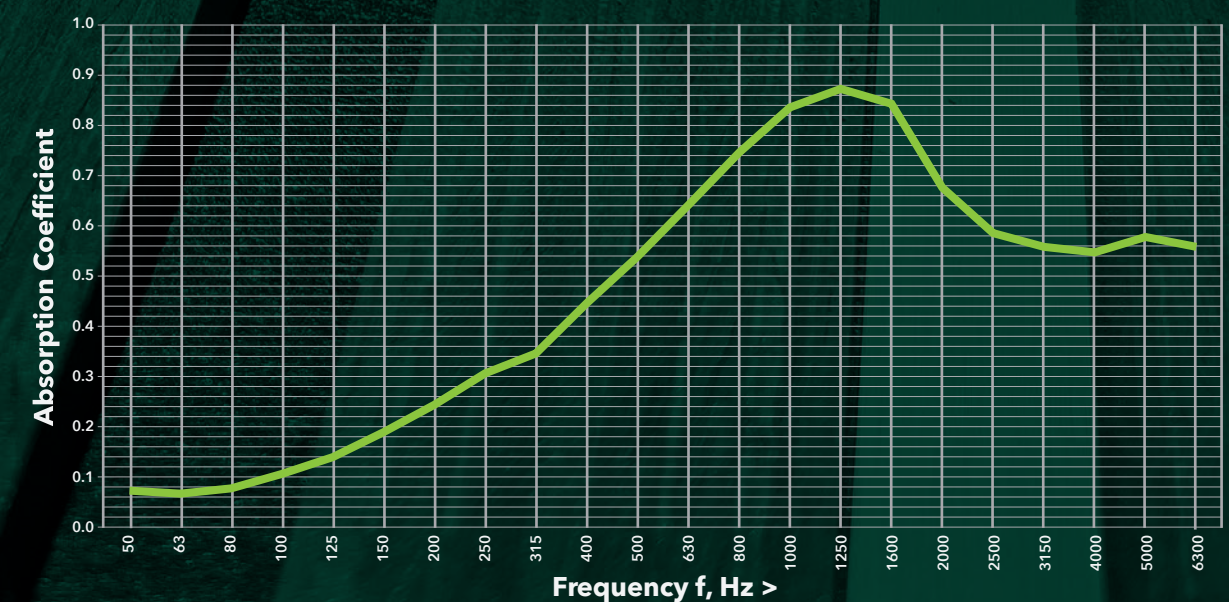

SOUND ABSORPTION COEFFICIENTS *

*test refers to Akuline and Akudesign models

DETAILS

WOOD / legno

Black or other colors on request - Nero o altri colori su richiesta

MIRROR / specchio

SILVER

METAL / metallo