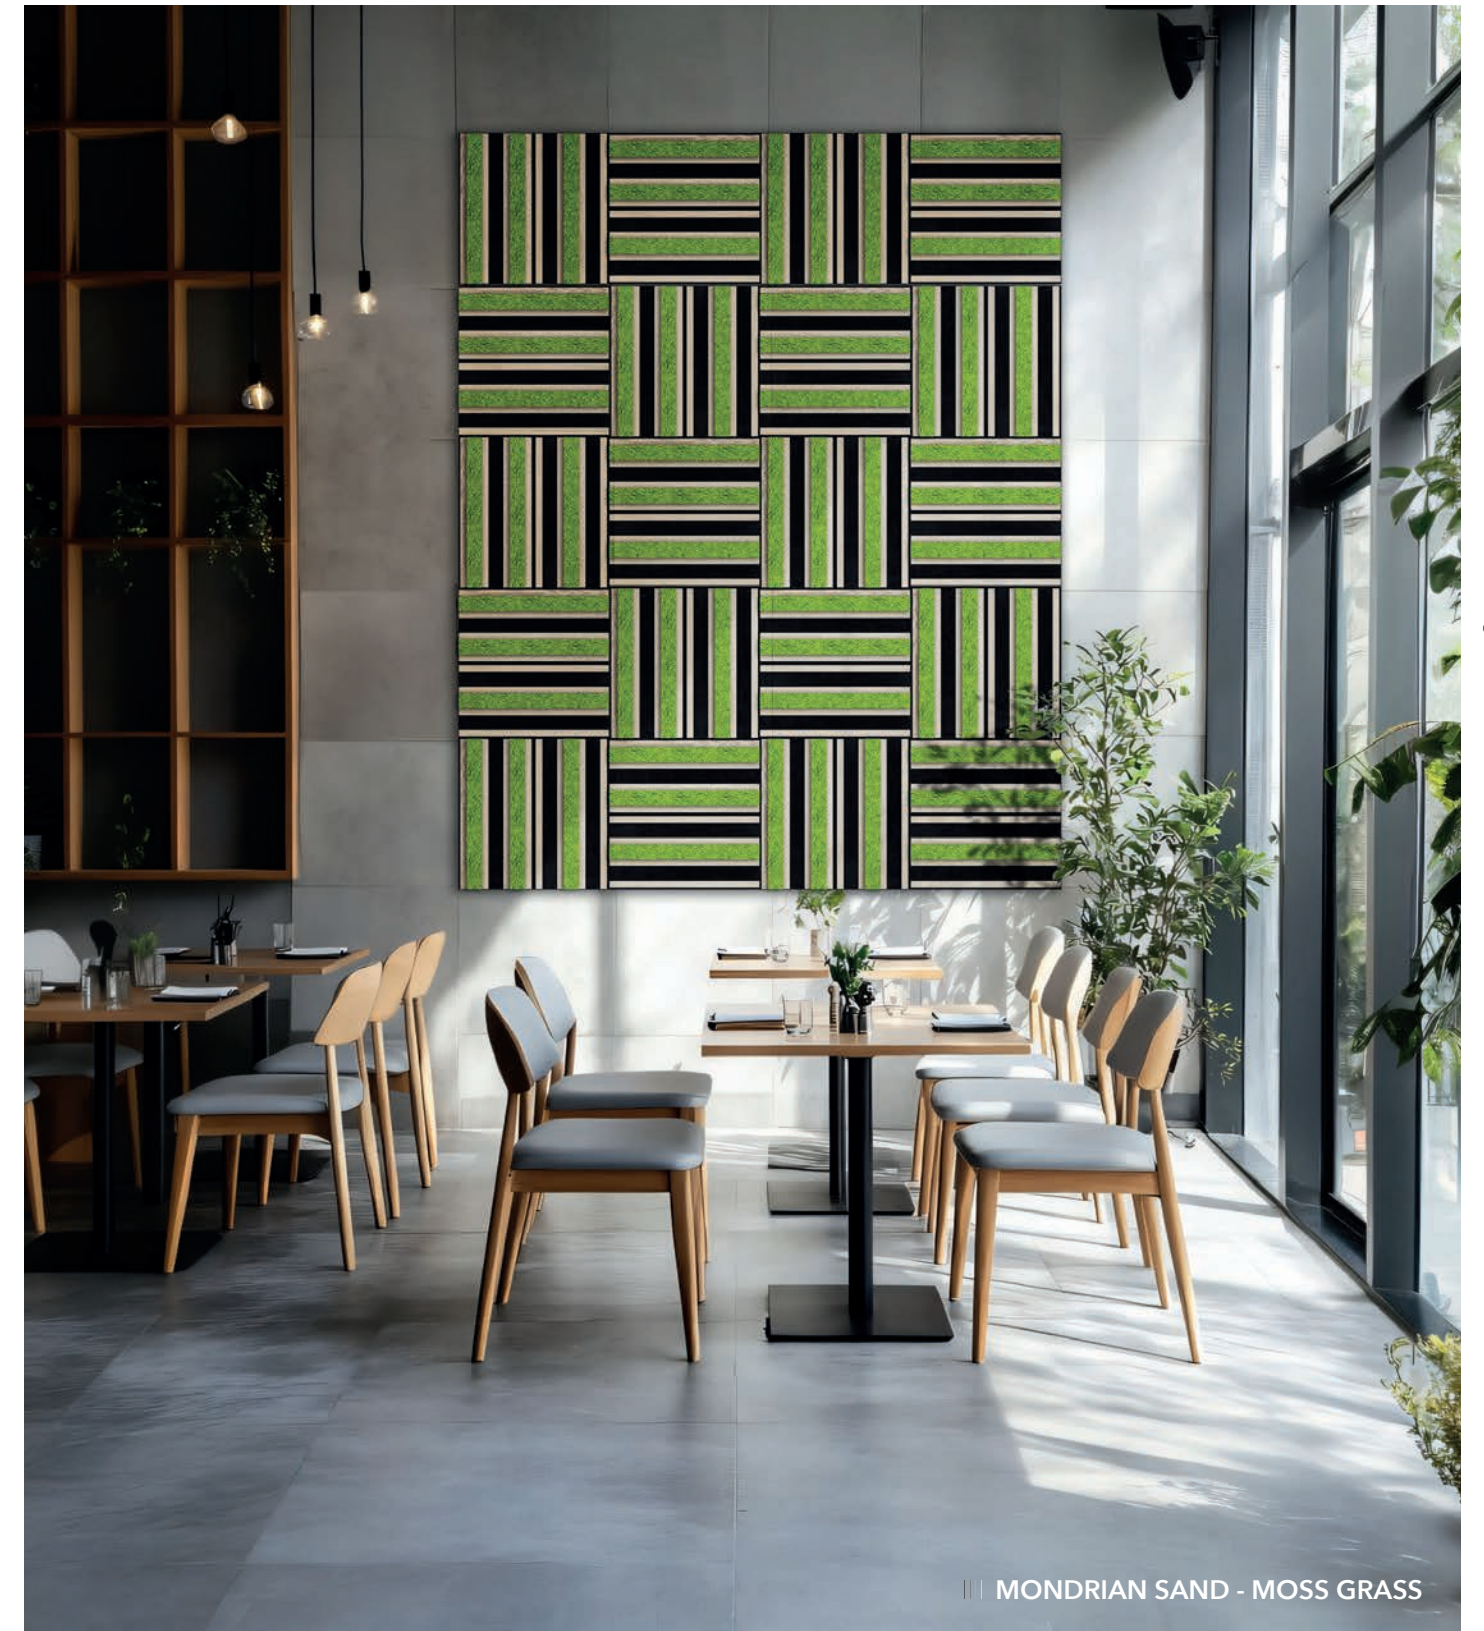

PISSARRO UMBER - MOSS GRASS

||| MONET

MONET SAND
59.5 x 59.5 cm
(23.42" x 23.42")

||| MONET SAND - MOSS FOREST

||| MONDRIAN

MONDRIAN SAND
59.5 x 59.5 cm
(23.42" x 23.42")

||| MONDRIAN SAND - MOSS GRASS

||| KLIMT