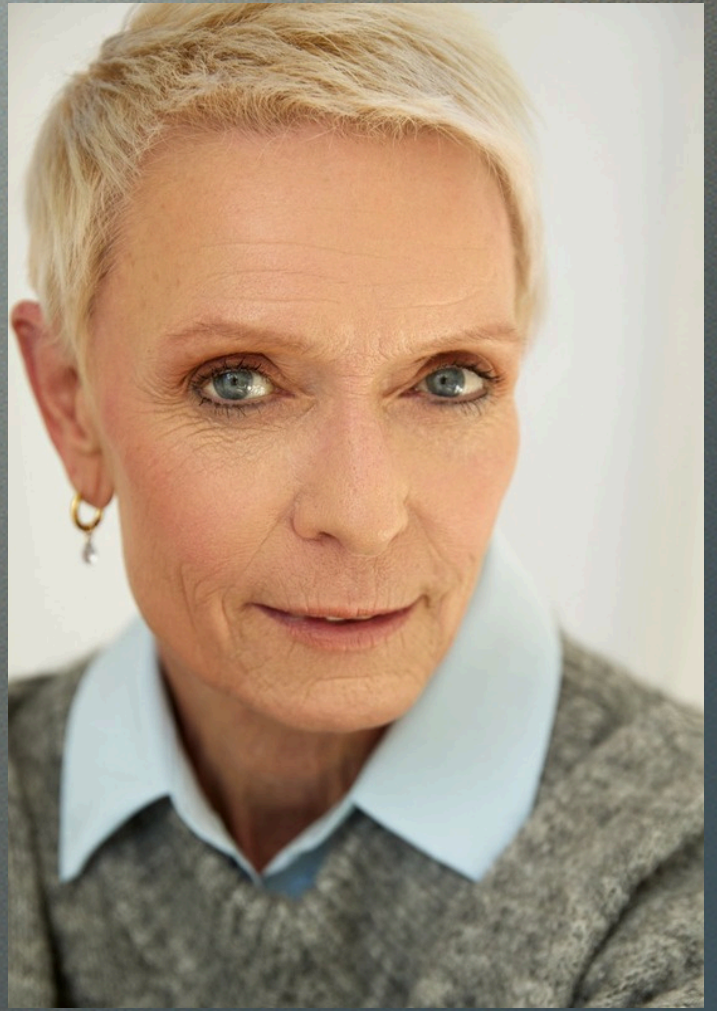

11/2025

Commercial SEDCARD

HEIGHT 168 cm
CHEST 86 cm
WAIST 67 cm
HIPS 89 cm
SHOE 38 cm
HAIR BLOND
EYES BLUE
SIZE 34/36

Claudia Bebernick

INSTAGRAM: @claudia.bebernick

PHONE: +49 15140776568
Based:Baden-Württemberg

Claudia Bebernick