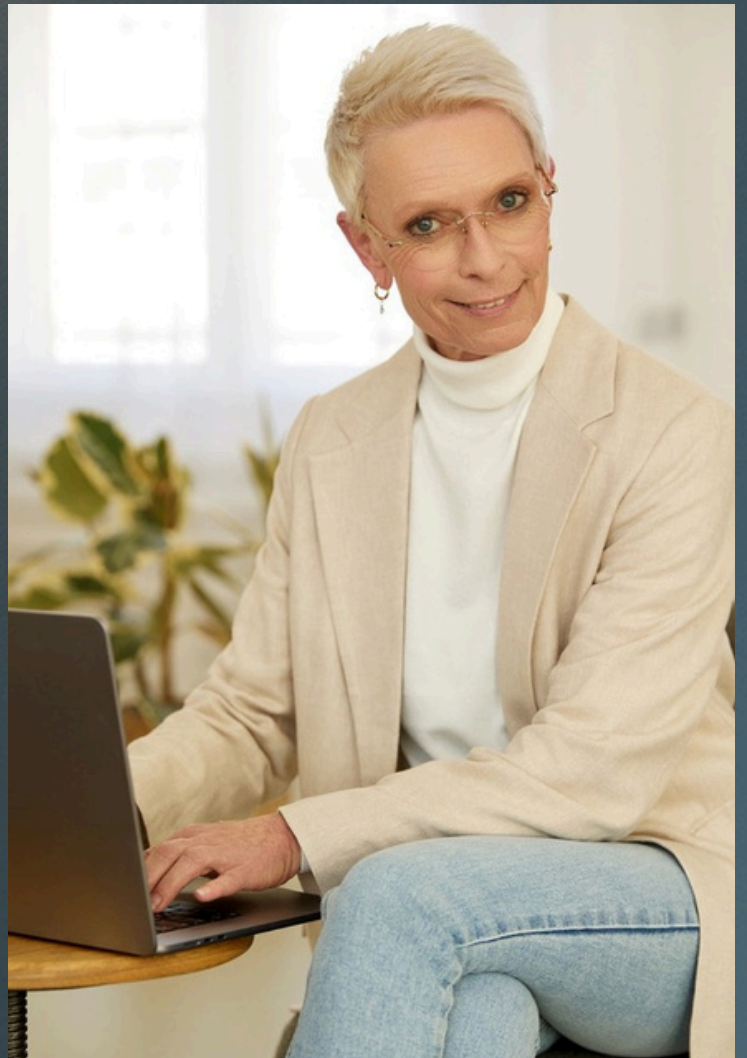

11/2025

Commercial SEDCARD

HEIGHT 168 cm
CHEST 86 cm
WAIST 67 cm
HIPS 89 cm
SHOE 38 cm
HAIR BLOND
EYES BLUE
SIZE 34/36

Claudia Bebernick

INSTAGRAM: @claudia.bebernick

PHONE: +49 15140776568
Based:Baden-Württemberg