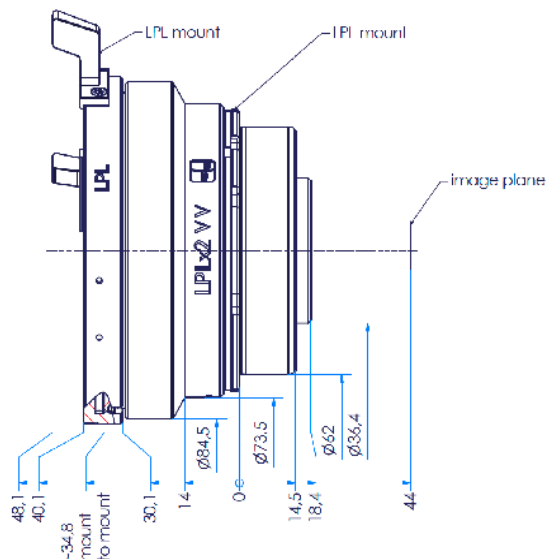

The expander transmits light over 4 times the area with a decrease in brightness by two f-stops. Recommended maximum input T-Stop is 1.9.

The LPLx2VV mounts directly to native LPL mount lenses and LPL cameras.

Technical Data

Max. Image Diameter (mm)	46.4
Magnification	x2
Max. Input T-Stop	1.9
Light Drop (Stops)	2.0
Lens Mount	LPL Standard

Camera Mount	LPL Standard
Diameter (mm)	87.0
Length (mm) LPL to LPL	34.8
Weight (kg)	0.5

III. 1: max. measurements of input lens

III. 2: dimensional drawing