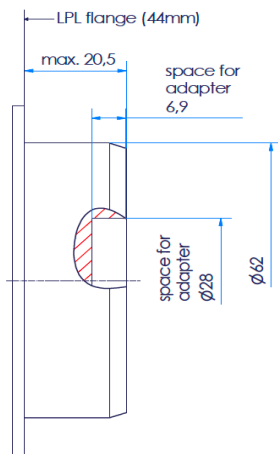

The expander transmits light over 4 times the area with a decrease in brightness by two f-stops. Recommended maximum input T-Stop is 1.9.

The LPLx2VV mounts directly to native LPL mount lenses and LPL cameras.

Technical Data

Max. Image Diameter (mm)	46.4
Magnification	x2
Max. Input T-Stop	1.9
Light Drop (Stops)	2.0
Lens Mount	LPL Standard

Camera Mount	LPL Standard
Diameter (mm)	87.0
Length (mm) LPL to LPL	34.8
Weight (kg)	0.5

III. 1: max. measurements of input lens

III. 2: dimensional drawing