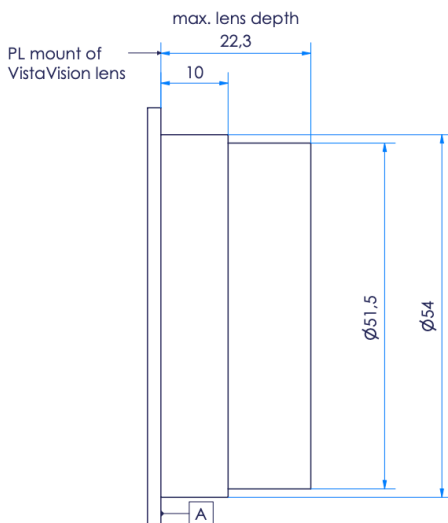

The UMS system is not usable with this expander.

The PLx1.4VV is incompatible with mirror cameras but can be used with most of the S35 PL lenses.

TECHNICAL DATA

Max. Image Diameter (mm)	47
Magnification	1.4
Max. Input T-Stop	2.0
Light Drop (Stops)	1.0
Lens Mount	PL Standard

Camera Mount	PL Mount
Diameter (mm)	77.0
Length (mm) PL to PL	16.4
Weight (kg)	0.5

III. 1: max. measurements of input lens

III. 2: dimensional drawing