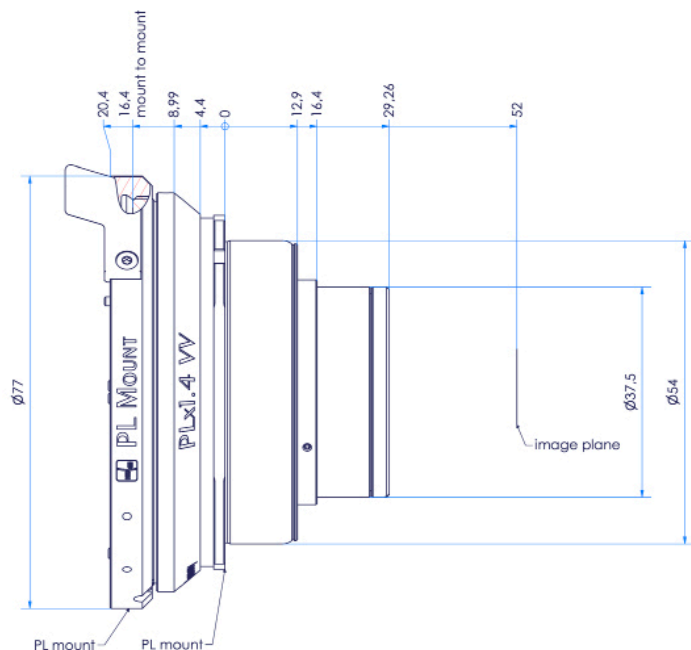

The UMS system is not usable with this expander.

The PLx1.4VV is incompatible with mirror cameras but can be used with most of the S35 PL lenses.

TECHNICAL DATA

Max. Image Diameter (mm)	47
Magnification	1.4
Max. Input T-Stop	2.0
Light Drop (Stops)	1.0
Lens Mount	PL Standard

Camera Mount	PL Mount
Diameter (mm)	77.0
Length (mm) PL to PL	16.4
Weight (kg)	0.5

III. 1: max. measurements of input lens

III. 2: dimensional drawing