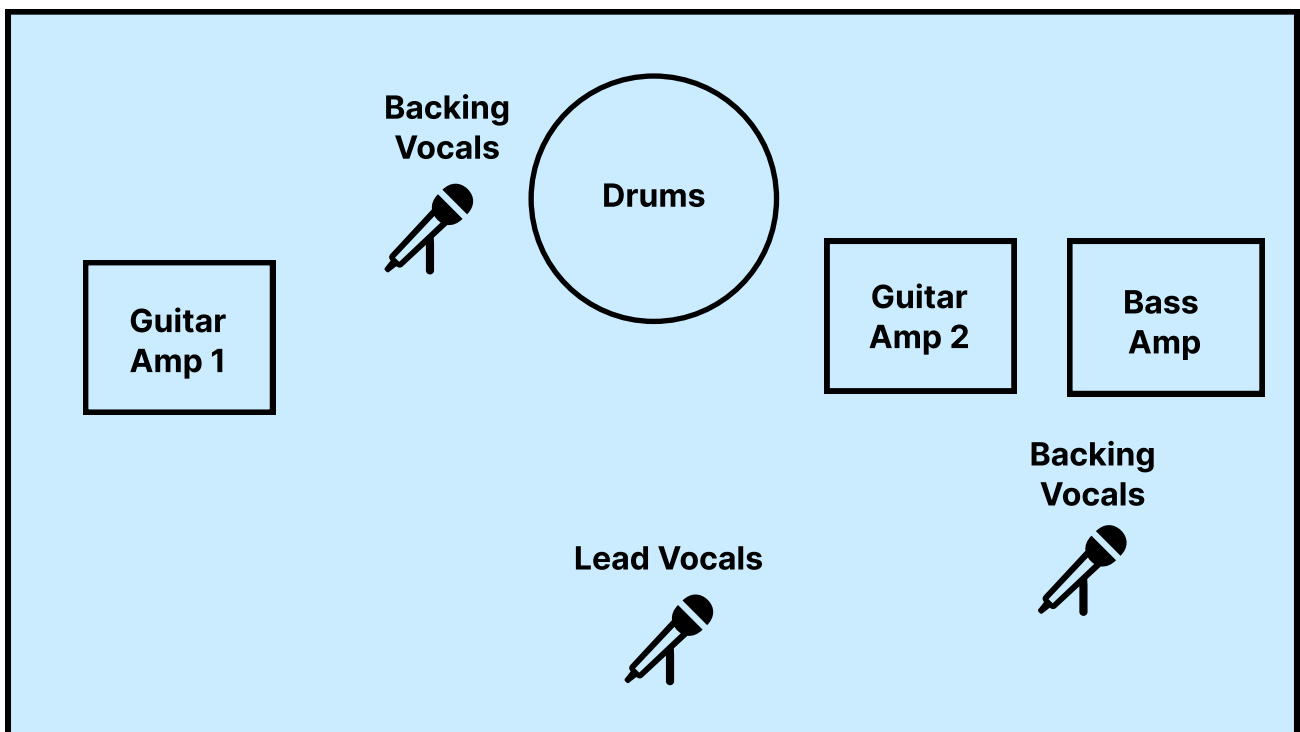

## Technical Rider

CH	Source	Mic/DI
1	Overhead L	any
2	Overhead R	any
3	Kick	Beta52 or 116
4	Snare	SM57
5	Floor Tom	any clip mic
6	Rack Tom	any clip mic
7	E-Guitar 1	SM57
8	E Guitar 2	SM57
9	Bass	DI and SM57
10	Main Vocals	SM58
11	Backing Vocals 1	SM58
12	Backing Vocals 2	SM58