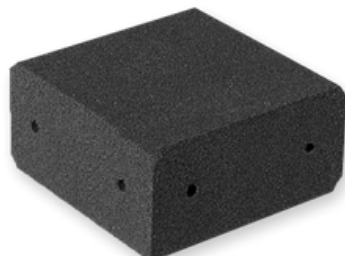

Surolano Riding arena border

Riding arenas can be safely enclosed with the elastic rubber granulate borders. The shock-absorbing material of the block steps significantly reduces the risk of injury.

Technical Information:

- Material: rubber granulate
- Robust, durable
- Shock absorbing, slip resistant
- Weatherproof
- form-fitting locking connection via connectors (included)

Available In red, green or black colors

Height: 150 mm
Width: 300 mm
Length: 1000 mm
Weight: 34 kg

PRIDE SURFACES
Fibre that Performs - in any climate

Height: 150 mm
Width: 300 mm
Length: 500 mm
Weight: 17 kg

Height: 150 mm
Width: 300 mm
Length: 300 mm
Weight: 10 kg